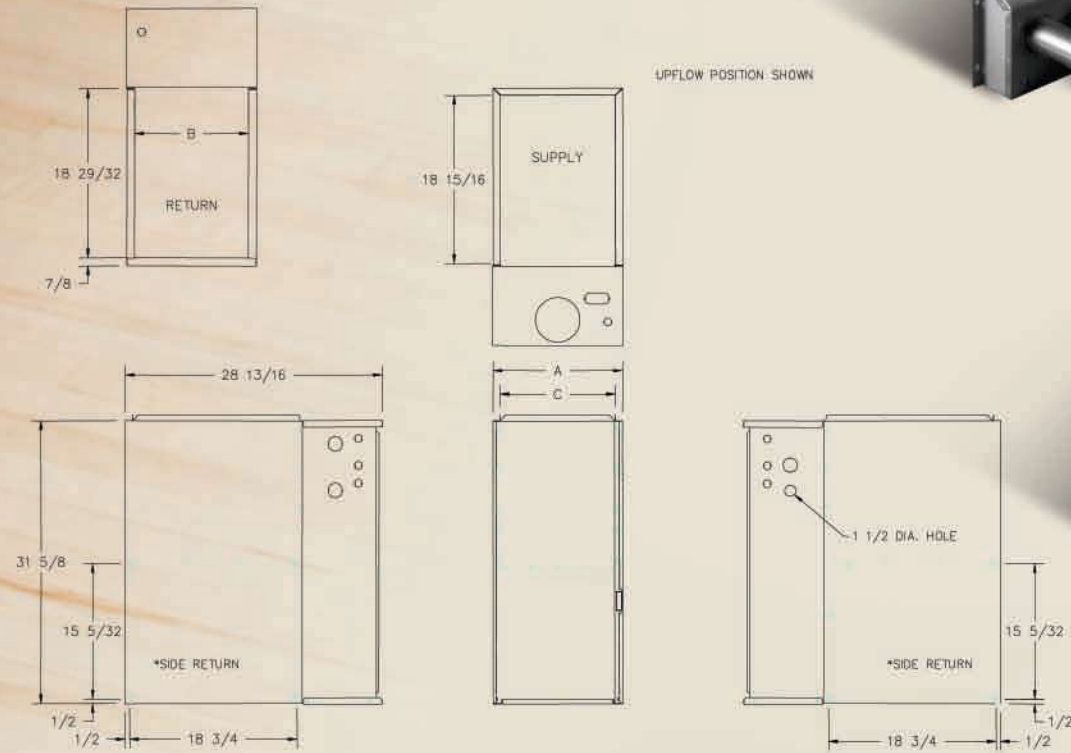

WEIL-McLAIN

Gas Furnaces

Natural Gas to Propane (LP) Conversion Kits Available

Model	BTUH (input)	BTUH (output)	Max Cooling Tons	Blower (Direct Drive) Motor (HP) Size	Shipping Weight (lbs)	Cabinet Width (A)	Plenum Openings				High Speed CFM @ 0.5 Inches W.C.	Vent Size Inches
							Supply (C) Width	Supply (C) Depth	Return (B) Width	Return (B) Depth		
WMABA040NI2R	40,000	32,500	2	1/4 10-4	100	14-1/2"	12-15/16"	18-15/16"	12-3/4"	18-29/32"	805	3
WMABA040NI3R	40,000	32,500	3	1/3 10-6	110	14-1/2"	12-15/16"	18-15/16"	12-3/4"	18-29/32"	1,265	3
WMABA060NI2R	60,000	48,800	2	1/4 10-4	105	14-1/2"	12-15/16"	18-15/16"	12-3/4"	18-29/32"	850	4
WMABA060NI3R	60,000	48,800	3	1/3 10-6	110	14-1/2"	12-15/16"	18-15/16"	12-3/4"	18-29/32"	1,260	4
WMABA060NI4R	60,000	48,800	4	1/2 10-8	125	17-1/2"	15-15/16"	18-15/16"	15-3/4"	18-29/32"	1,635	4
WMABA080NI2R	80,000	65,000	2	1/4 10-4	113	14-1/2"	12-15/16"	18-15/16"	12-3/4"	18-29/32"	920	4
WMABA080NI3R	80,000	65,000	3	1/3 10-6	115	14-1/2"	12-15/16"	18-15/16"	12-3/4"	18-29/32"	1,230	4
WMABA080NI4R	80,000	65,000	4	1/2 10-8	125	17-1/2"	15-15/16"	18-15/16"	15-3/4"	18-29/32"	1,645	4
WMABA080NI5R	80,000	65,000	5	3/4 Dual 10-4	140	20-1/2"	18-15/16"	18-15/16"	18-3/4"	18-29/32"	1,930	4
WMABA100NI3R	100,000	81,300	3	1/3 10-6	125	17-1/2"	15-15/16"	18-15/16"	15-3/4"	18-29/32"	1,250	4
WMABA100NI4R	100,000	81,300	4	1/2 10-8	130	17-1/2"	15-15/16"	18-15/16"	15-3/4"	18-29/32"	1,580	4
WMABA100NI5R	100,000	81,300	5	3/4 Dual 10-4	145	20-1/2"	18-15/16"	18-15/16"	18-3/4"	18-29/32"	1,950	4
WMABA120NI4R	120,000	97,600	4	1/2 10-8	145	20-1/2"	18-15/16"	18-15/16"	18-3/4"	18-29/32"	1,655	4
WMABA120NI5R	120,000	97,600	5	3/4 Dual 10-4	150	20-1/2"	18-15/16"	18-15/16"	18-3/4"	18-29/32"	1,965	4
WMABA140NI4R	140,000	113,800	4	3/4 Dual 10-4	165	23-1/2"	21-15/16"	18-15/16"	21-3/4"	18-29/32"	1,860	4
WMABA140NI5R	140,000	113,800	5	3/4 Dual 10-6	165	23-1/2"	21-15/16"	18-15/16"	21-3/4"	18-29/32"	2,235	4